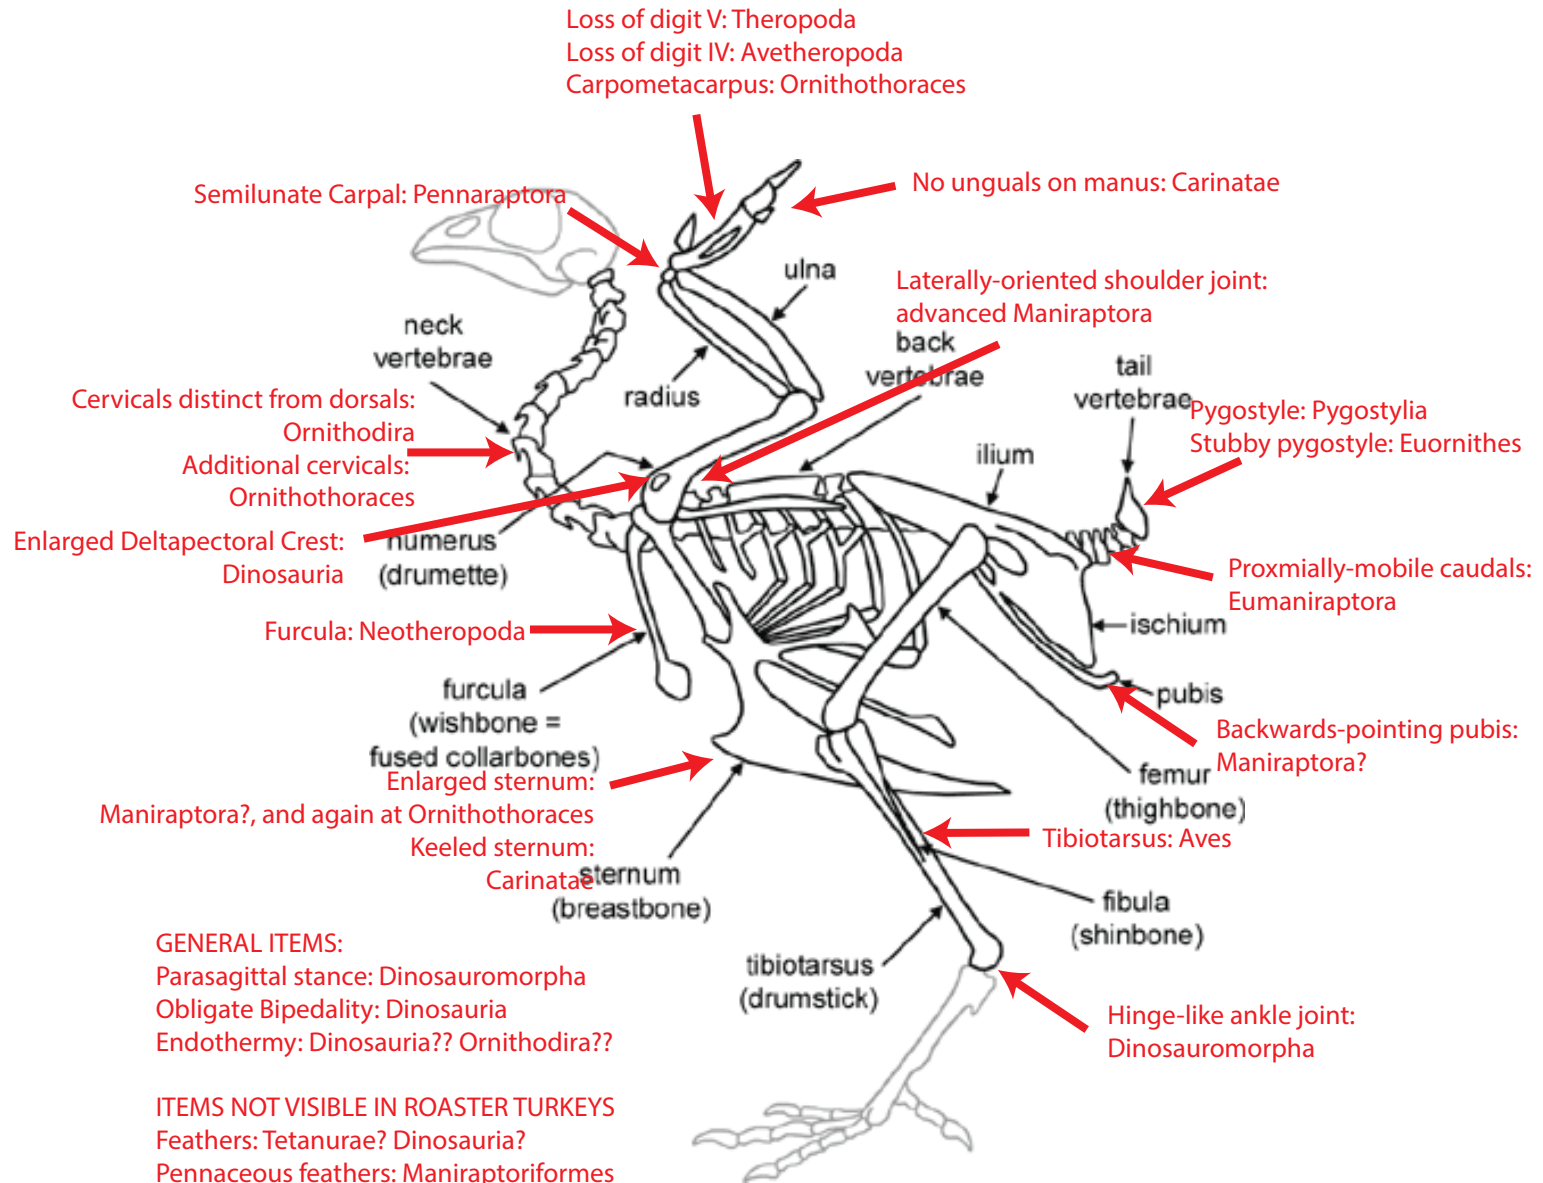

The Dinosaur on the Thanksgiving Table: Shared derived traits of various clades as seen in *Meleagris gallipavo*

GENERAL ITEMS:

- Parasagittal stance: Dinosauromorpha
- Obligate Bipedality: Dinosauria
- Endothermy: Dinosauria?? Ornithodira??

ITEMS NOT VISIBLE IN ROASTER TURKEYS

- Feathers: Tetanurae? Dinosauria?
- Pennaceous feathers: Maniraptoriformes
- Toothless skull: Aves
- Antorbital fenestra: Archosauriformes
- Mandibular fenestra lost: Avialae
- Tarsometatarsus: Ornithothoraces
- Distally-placed metatarsal I: Eumaniraptora
- Backwards-pointing metatarsal I: Ornithothoraces