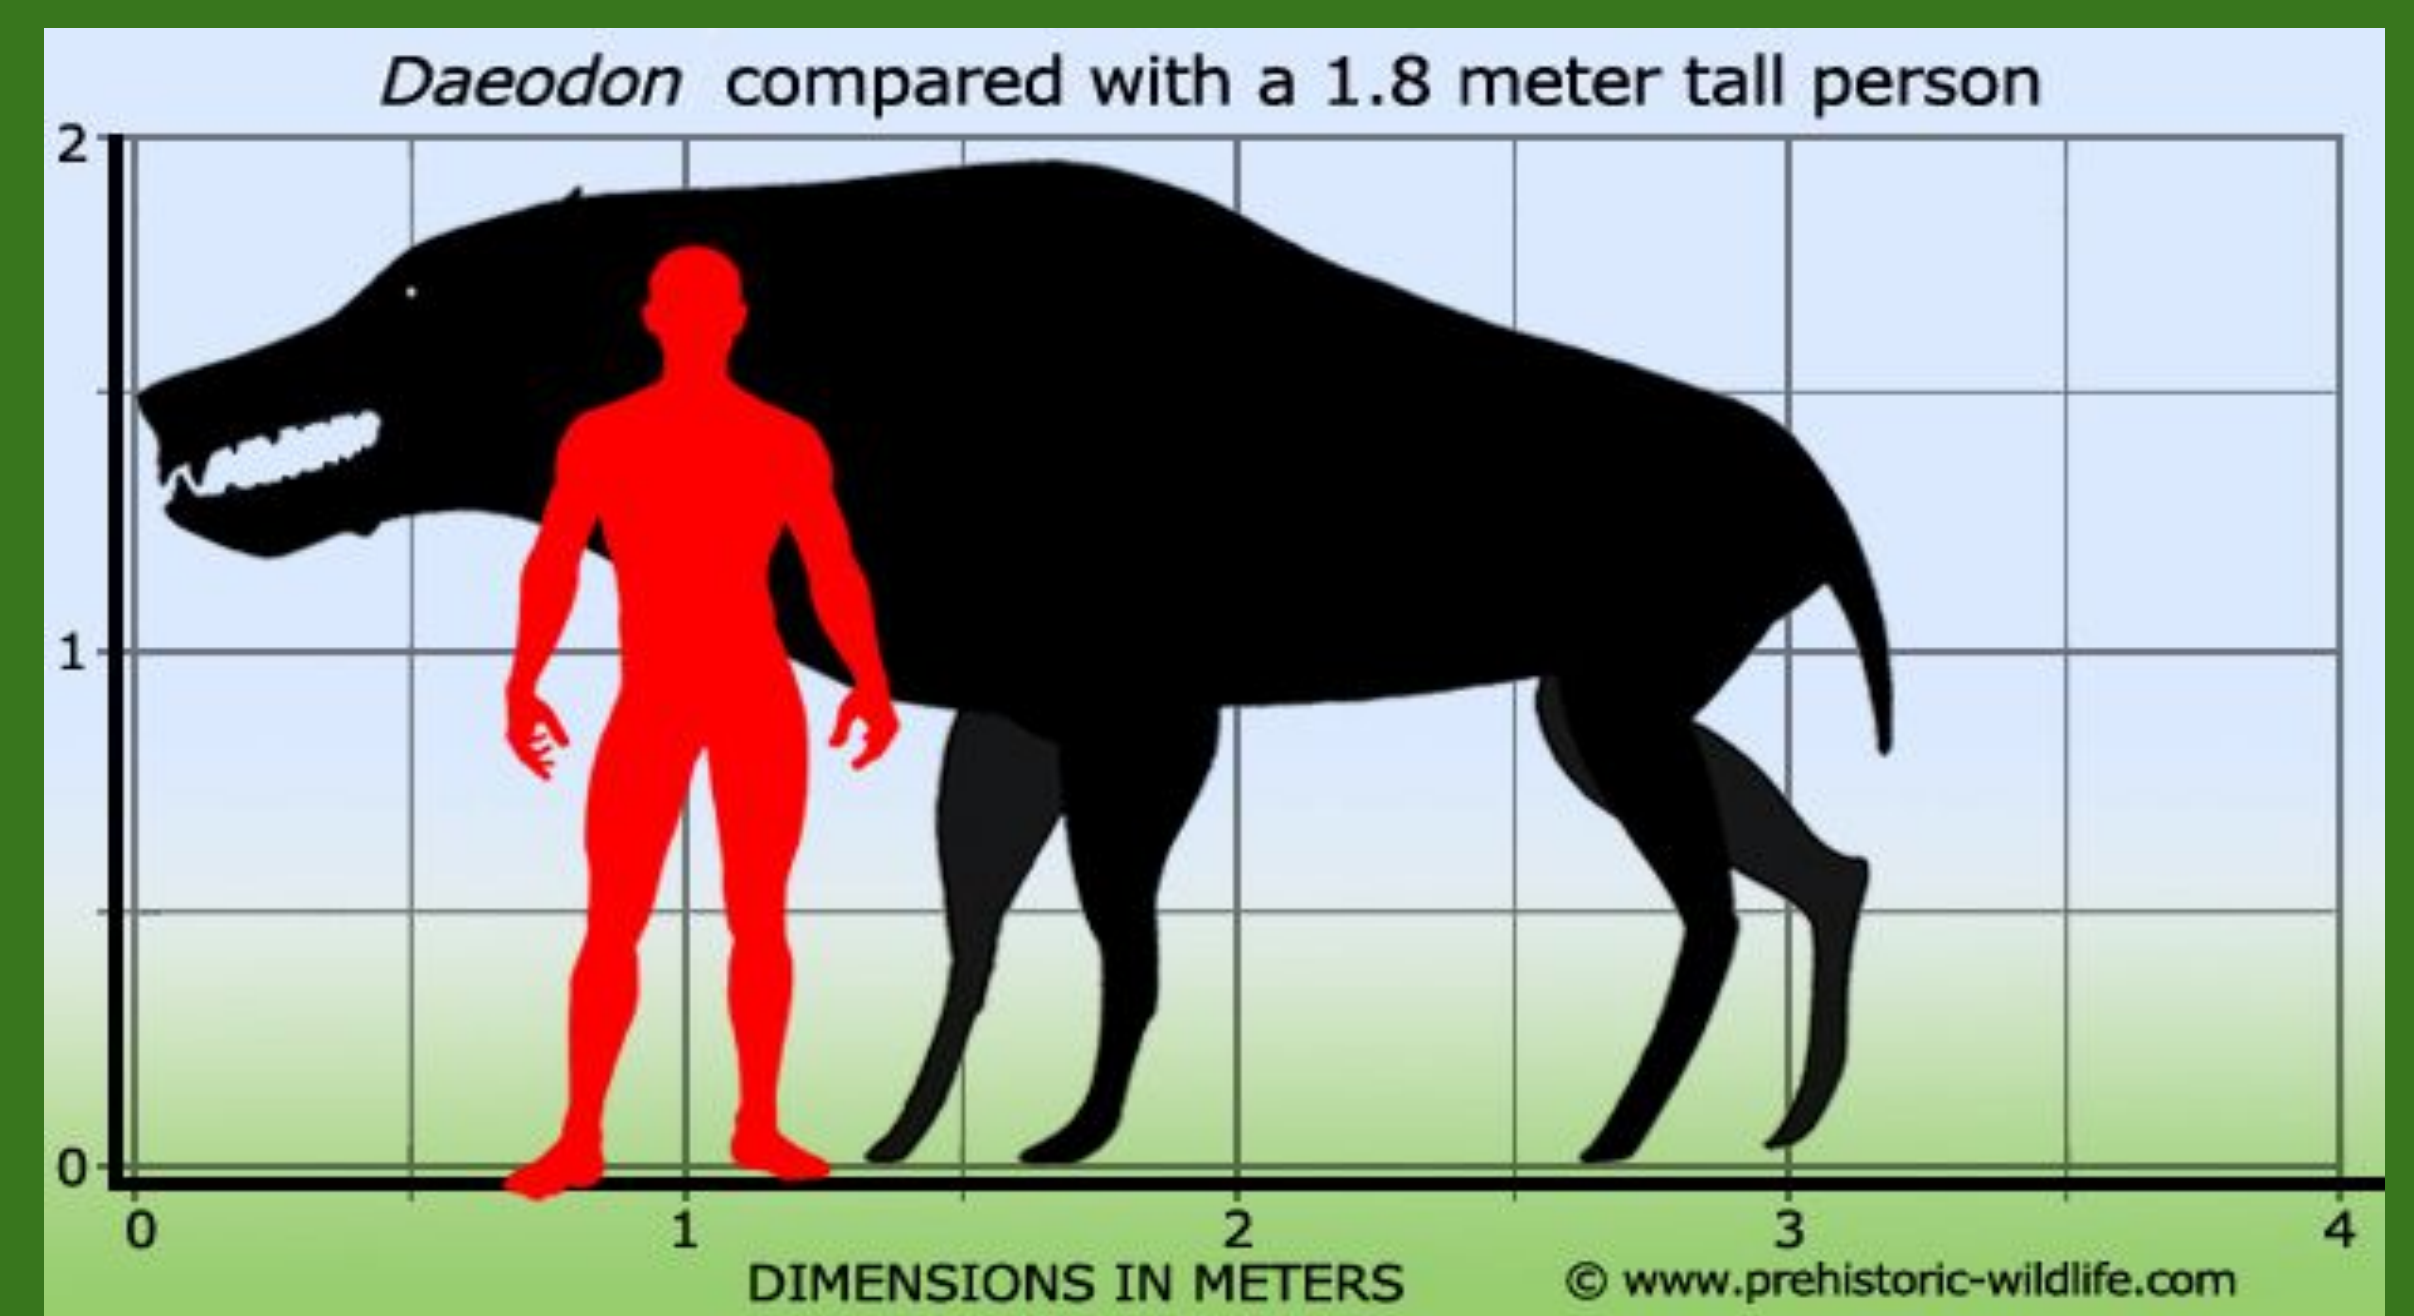

ENTELODONT: The Hellacious Pigs of the Cenozoic

Luke Buczynski, Eamon Doolan, Emmy Hudak, and Shutian Wang

A. Illustrative of the skeleton of the Entelodont and human comparison

B. Map of the Middle Eocene with the Origin of Entelodont Starred and the Spread Circled

C. Skull Features of the Entelodont (1)

D. Size Estimate of Daeodon in Comparison to a Modern Day Human (1)

GEOL 204 The Fossil Record

Spring 2020 Section 0109

Luke Buczynski, Eamon, Doolan, Emmy Hudak, and Shutian Wang