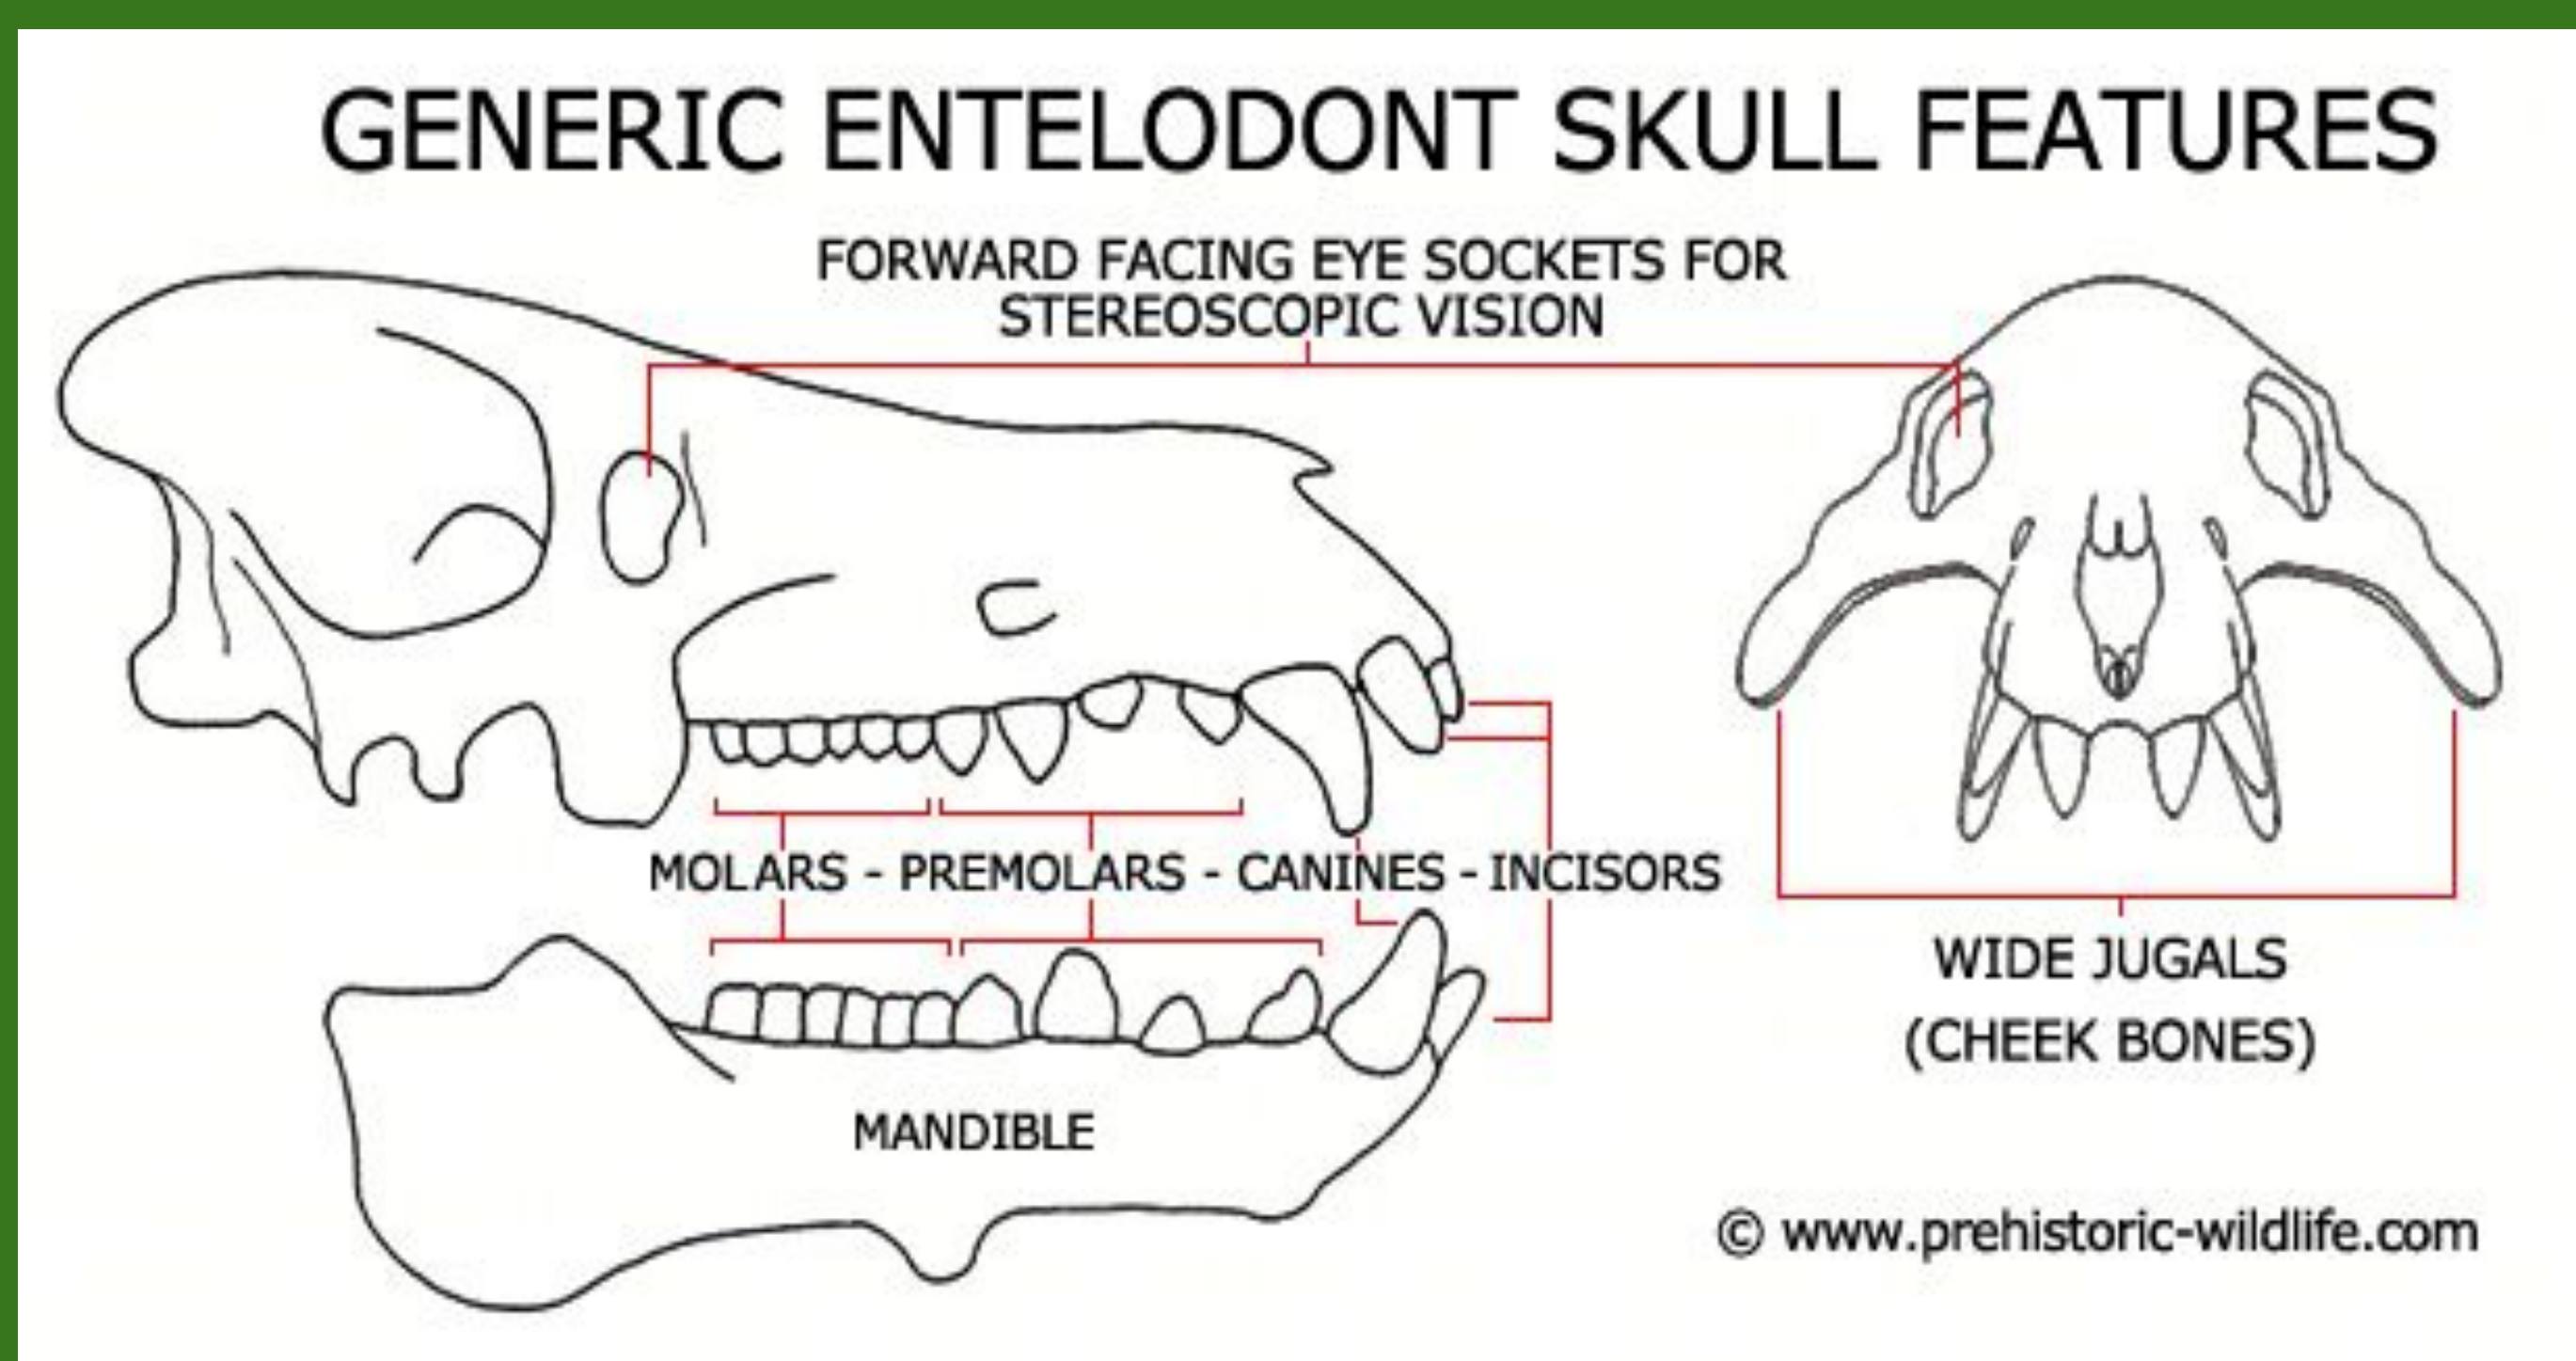

ENTELODONT: The Hellacious Pigs of the Cenozoic

Luke Buczynski, Eamon Doolan, Emmy Hudak, and Shutian Wang

A. Illustrative of the skeleton of the Entelodont and human comparison

B. Map of the Middle Eocene with the Origin of Entelodont Starred and the Spread Circled

C. Skull Features of the Entelodont (1)

D. Size Estimate of Daeodon in Comparison to a Modern Day Human (1)

GEOL 204 The Fossil Record

Spring 2020 Section 0109

Luke Buczynski, Eamon, Doolan, Emmy Hudak, and Shutian Wang